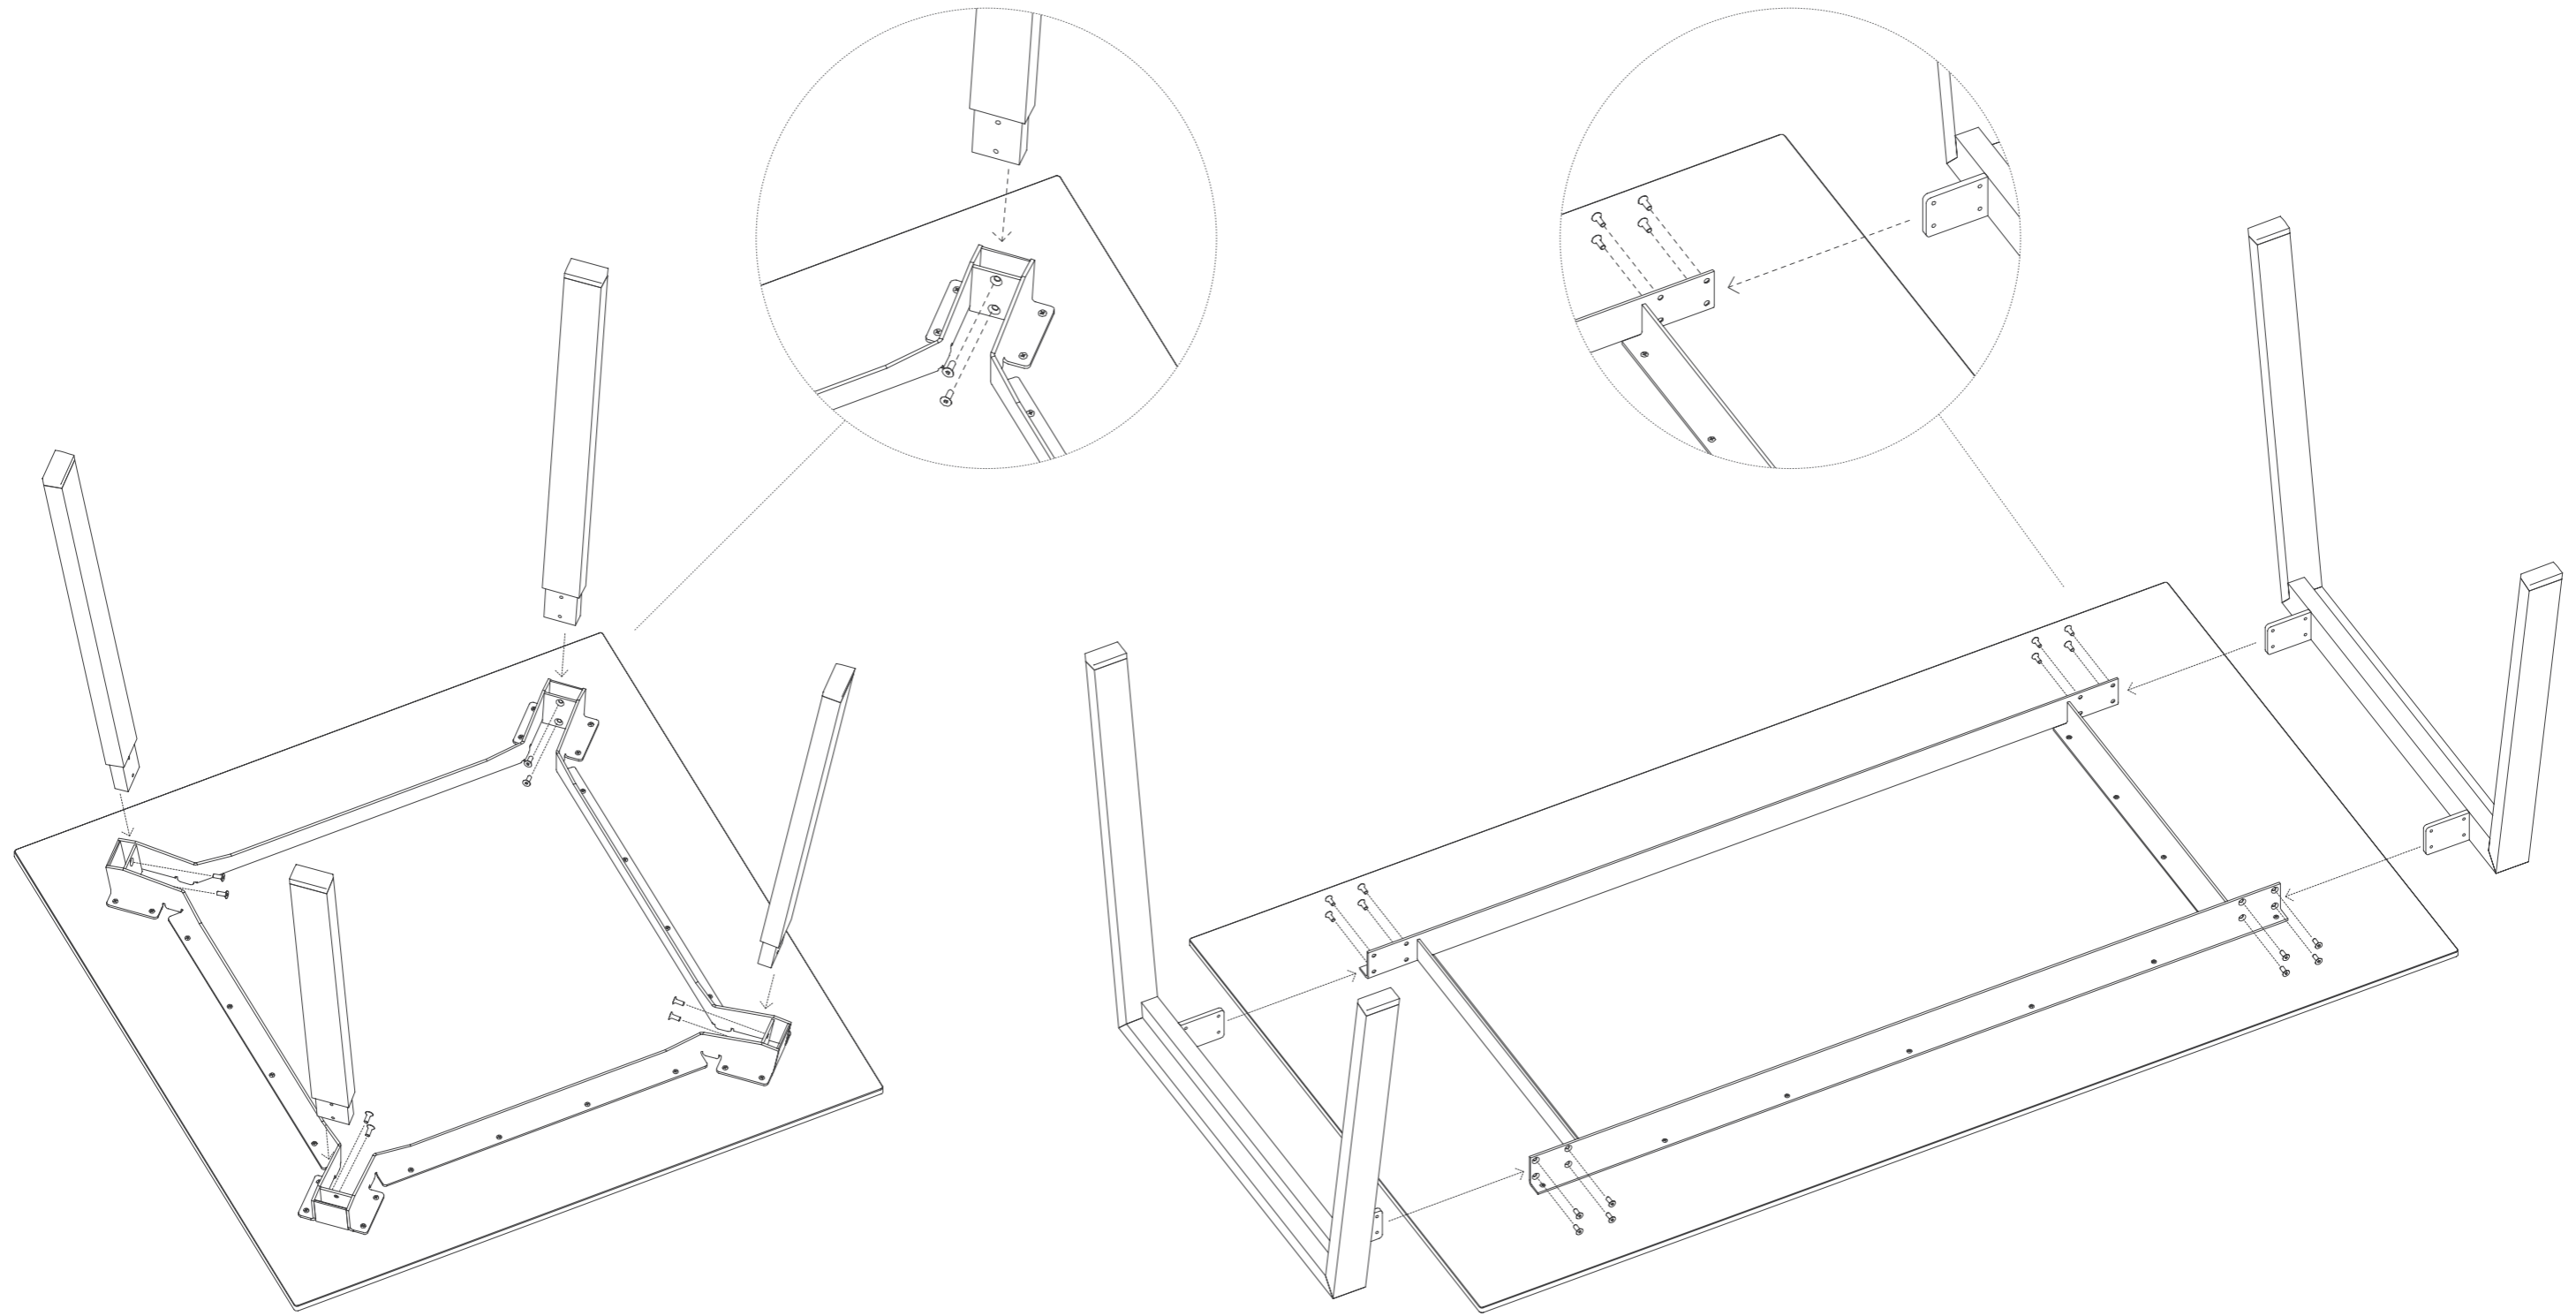

Dining Table. Mesa Alta 100x100

TIMELESS DINING TABLE
MESA ALTA TIMELESS

Dining Table. Mesa Alta 100x180 / 100x250

GANDIABLASCO

Assembly instructions
Instrucciones de montaje
www.gandiablasco.com

 Tornillos / Screws (x8)
Mesa. Table 100x100