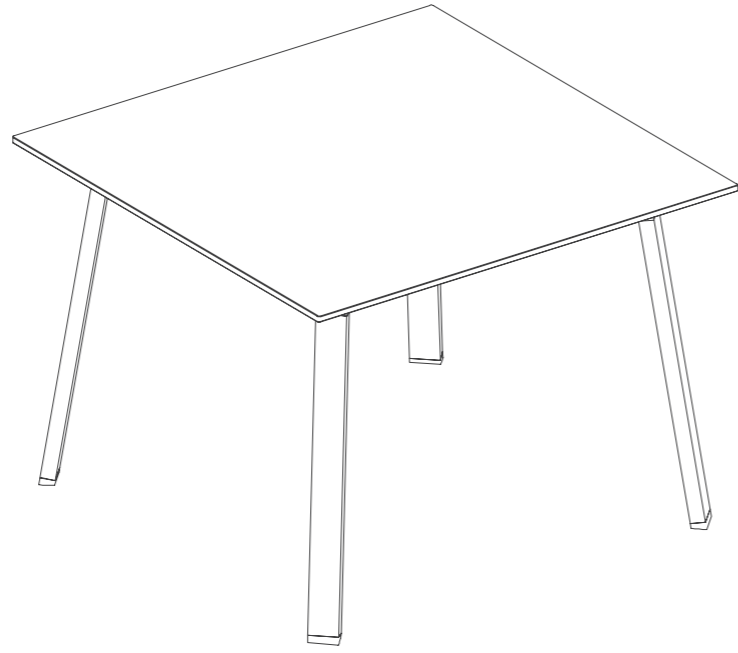

TIMELESS CONNECTING PIECE ASSEMBLY.
MONTAJE DE PIEZA DE UNIÓN TIMELESS

GANDIABLASCO

Assembly instructions Instrucciones de montaje

www.gandiablasco.com

- PDF [311247] -

TIMELESS DINING TABLES ASSEMBLY.
MONTAJE MESA ALTAS TIMELESS

Dining Table. Mesa Alta 100x100

TIMELESS DINING TABLE
MESA ALTA TIMELESS

Dining Table. Mesa Alta 100x180 / 100x250

GANDIABLASCO

Assembly instructions
Instrucciones de montaje
www.gandiablasco.com

 Tornillos / Screws (x8)
Mesa. Table 100x100