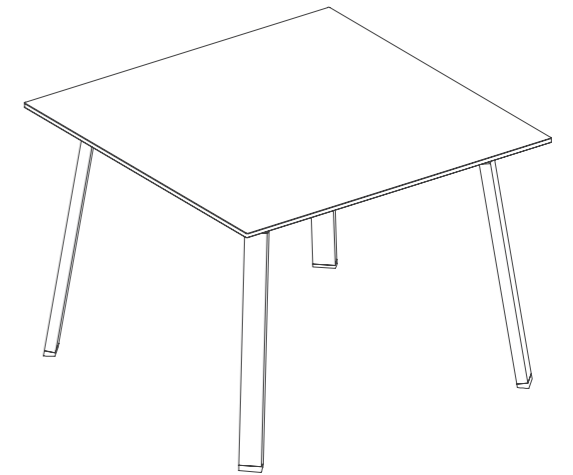

TIMELESS CONNECTING PIECE ASSEMBLY.
MONTAJE DE PIEZA DE UNIÓN TIMELESS

GANDIABLASCO

Assembly instructions Instrucciones de montaje

www.gandiablasco.com

- PDF [311247] -

TIMELESS DINING TABLES ASSEMBLY.
MONTAJE MESA ALTAS TIMELESS

Dining Table. Mesa Alta 100x100

TIMELESS DINING TABLE
MESA ALTA TIMELESS

Dining Table. Mesa Alta 100x180 / 100x250

GANDIABLASCO

Assembly instructions
Instrucciones de montaje
www.gandiablasco.com

 Tornillos / Screws (x8)
Mesa. Table 100x100