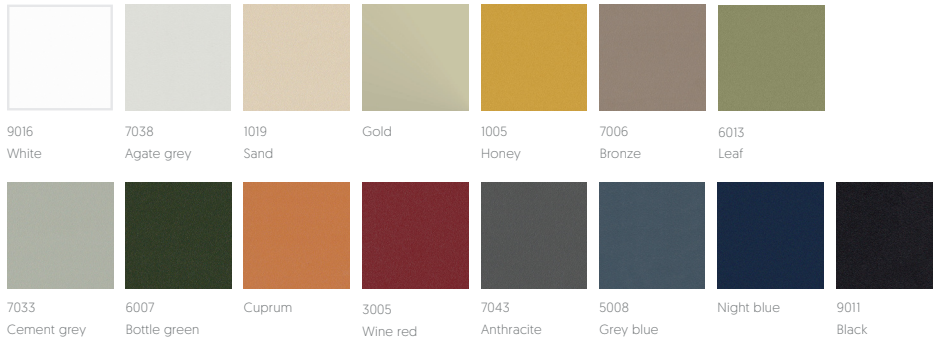

Colores y acabados. Colours and finishes

Aluminium

Phenolic