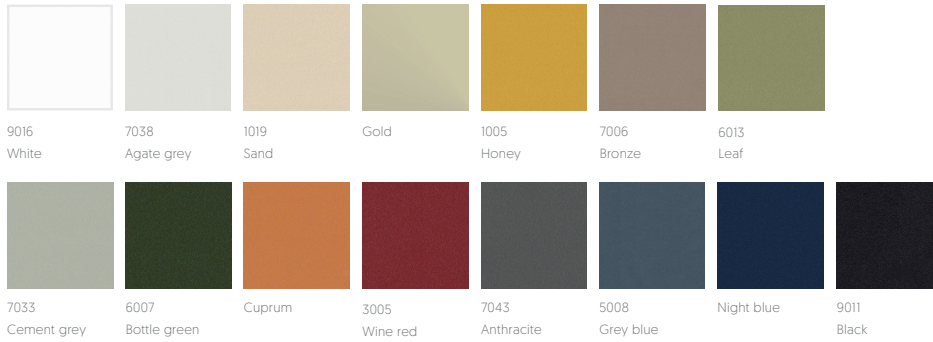

Colores y acabados. Colours and finishes

Aluminium

SUNBATHE FABRICS

Batylite®

Moaré

Grid

SOFT FABRICS

Saint-tropez