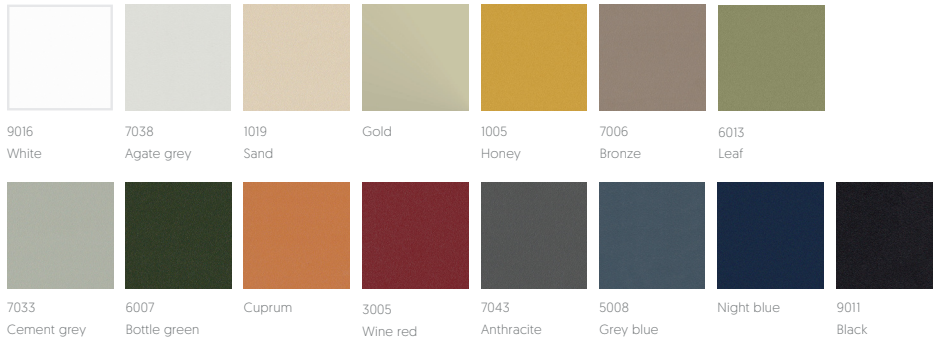

Colores y acabados. Colours and finishes

Aluminium

SUNBATHE FABRICS

Batylite®

Moaré

Grid