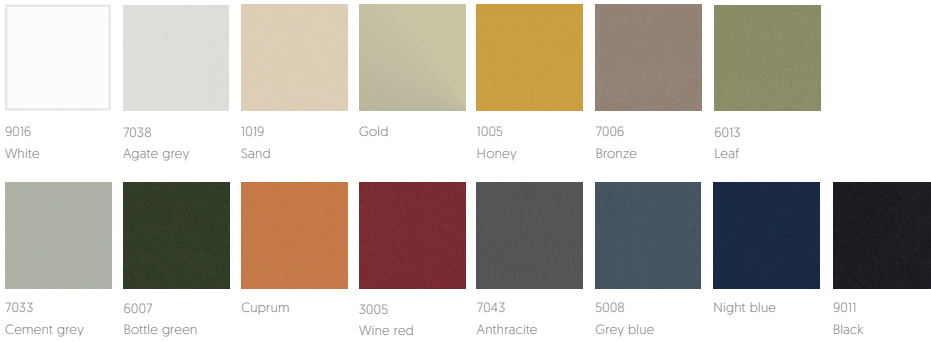

Colores y acabados. Colours and finishes

Aluminium

Polyethylene

Colección telas exterior. Outdoor fabric collection

NÁUTICA

SILVERTEX

ice aluminium plata sterling sandstone lotus cobre tomato basil bottle jet carbon

GEMINI

white

SOFT

GOFRE

ivory mustard green grey graphite navy

ESPIGA

white ivory moka grey

PLAIN

pink

SAINT - TROPEZ

grey graphite sand burgundy navy

PANAMA

blanco coco cherry garnet brisa hollin

NATTÉ

linen chalk sunlight heather beige grey chiné bamboo

SOLIDS

shingles carbon

WARM

MINOA

white taupe green trigo cooper denim tobacco

MOARÉ

white ivory stone light green light blue black

TULUM

white sand warm grey light green sunrise burgundy dark aquamarine