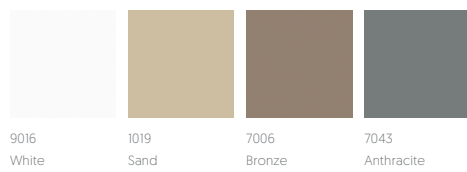

Colores y acabados. Colours and finishes

Aluminium

Polyethylene

Colección telas exterior. Outdoor fabric collection

NÁUTICA

SILVERTEX

ice aluminium plata sterling sandstone lotus cobre tomato basil bottle jet carbon

GEMINI

white

SOFT

GOFRE

ivory mustard green grey graphite navy

ESPIGA

white ivory moka grey

PLAIN