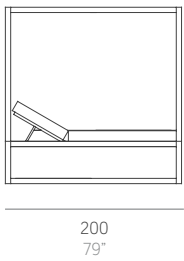

Daybed 4.0

José A. Gandía-Blasco Canales

Elevada lamas fijas + 1 cerramiento. Elevated fixed slats + 1 sidewall

Daybed con Luz LED
Daybed with LED light

Daybed with curtains
Daybed con cortinas

Medidas. Sizes