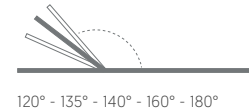

Daybed 4.0

José A. Gandía-Blasco Canales

Elevada lamas fijas + 1 cerramiento. Elevated fixed slats + 1 sidewall

Daybed con Luz LED
Daybed with LED light

Daybed with curtains
Daybed con cortinas

Medidas. Sizes