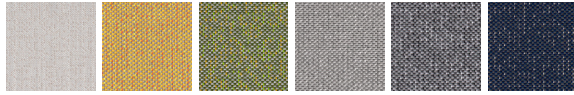

NÁUTICA

SILVERTEX

ice aluminium plata sterling sandstone lotus cobre tomato basil bottle jet carbon

GEMINI

white

SOFT

GOFRE

ivory mustard green grey graphite navy

ESPIGA

white ivory moka grey

PLAIN

pink

SAINT - TROPEZ

grey graphite sand burgundy navy

PANAMA

blanco coco cherry garnet brisa hollin