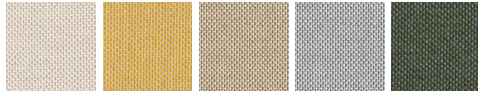

NÁUTICA

SILVERTEX

ice aluminium plata sterling sandstone lotus cobre tomato basil bottle jet carbon

GEMINI

white

SOFT

GOFRE

ivory mustard green grey graphite navy

ESPIGA

white ivory moka grey

PLAIN

pink

SAINT - TROPEZ

grey graphite sand burgundy navy

PANAMA

blanco coco cherry garnet brisa hollin

NATTÉ

linen chalk sunlight heather beige grey chiné bamboo

SOLIDS

shingles carbon

WARM

MINOA

white taupe green trigo cooper denim tobacco

MOARÉ