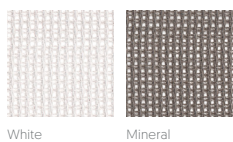

Colores y acabados. Colours and finishes

Aluminium

Faux wood aluminum

Wind

Air