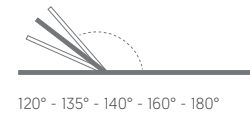

Daybed

José A. Gandía-Blasco Canales

Contract

Daybed con cortinas
Daybed with curtains

Medidas. Sizes

120° - 135° - 140° - 160° - 180°

Respaldo reclinable. Reclining backrest.

Materiales. Materials