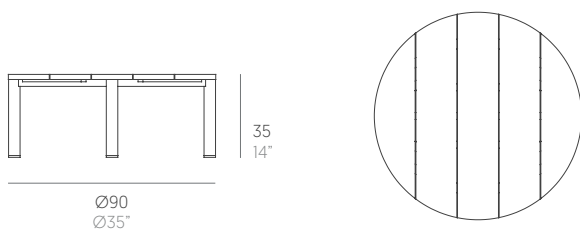

### Mesa baja circular Ø90. Round coffee table Ø90

---

---

#### Medidas. Sizes

---