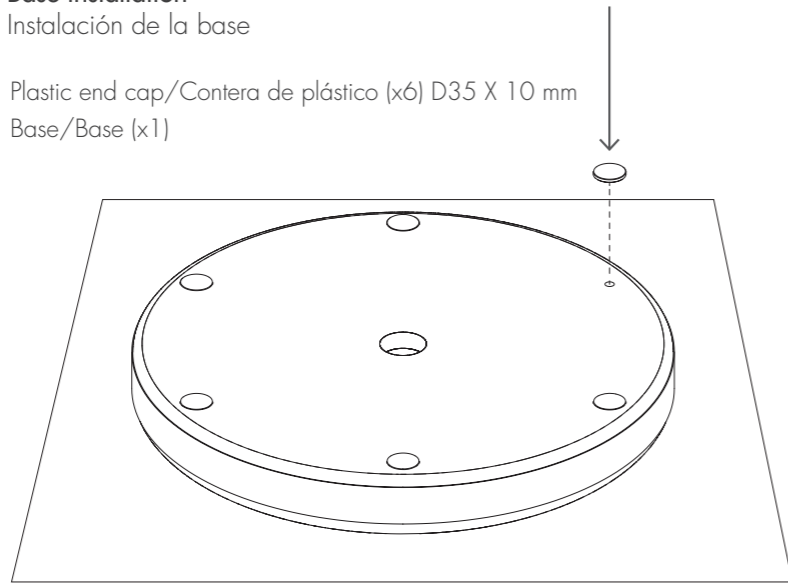

Sizes/Medidas 230 x 242 cm

Square folding parasol
Sombrilla cuadrada

FOLDING PARASOL BRISA
SOMBRILLA BRISA

Sizes/Medidas 320 x 242 cm

Round folding parasol
Sombrilla circular

GANDIABLASCO

Assembly instructions
Instrucciones de montaje

www.gandiablasco.com

- Pieces/Piezas**
-  Plastic end cap/Contera de plástico (x6) D35 X 10 mm
 -  Base/Base (x1)
 -  Screw/Tornillo (x1) M12
 -  Serrated Washer/Arandela Dentada (x1) M12
 -  Stainless Steel Disc/Disco Inox (x2) D35 X 1,5mm
 -  Rubber Disc/Disco de Goma (x1) D67 X 1mm
 -  Stainless Steel Disc/Disco inox (x1) D72 X 3mm
 -  Inner Base Tube/Tubo Interior Base (x1)

1 Base installation Instalación de la base

-  Plastic end cap/Contera de plástico (x6) D35 X 10 mm
-  Base/Base (x1)

-  Screw/Tornillo (x1) M12
-  Serrated Washer/Arandela Dentada (x1) M12
-  Stainless Steel Disc/Disco Inox (x2) D35 X 1,5mm
-  Rubber Disc/Disco Goma (x1) D67 X 1mm
-  Stainless Steel Disc/Disco inox (x1) D72 X 3mm
-  Inner Base Tube/Tubo Interior Base (x1)