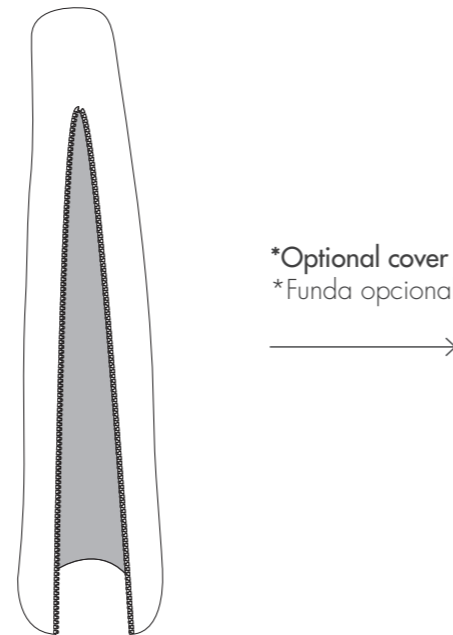

Sizes/Medidas 230 x 242 cm

Square folding parasol
Sombrilla cuadrada

FOLDING PARASOL BRISA
SOMBRILLA BRISA

Sizes/Medidas 320 x 242 cm

Round folding parasol
Sombrilla circular

GANDIABLASCO

Assembly instructions
Instrucciones de montaje

www.gandiablasco.com

- Pieces/Piezas**
-  Plastic end cap/Contera de plástico (x6) D35 X 10 mm
 -  Base/Base (x1)
 -  Screw/Tornillo (x1) M12
 -  Serrated Washer/Arandela Dentada (x1) M12
 -  Stainless Steel Disc/Disco Inox (x2) D35 X 1,5mm
 -  Rubber Disc/Disco de Goma (x1) D67 X 1mm
 -  Stainless Steel Disc/Disco inox (x1) D72 X 3mm
 -  Inner Base Tube/Tubo Interior Base (x1)

1 Base installation Instalación de la base

-  Plastic end cap/Contera de plástico (x6) D35 X 10 mm
-  Base/Base (x1)

-  Screw/Tornillo (x1) M12
-  Serrated Washer/Arandela Dentada (x1) M12
-  Stainless Steel Disc/Disco Inox (x2) D35 X 1,5mm
-  Rubber Disc/Disco Goma (x1) D67 X 1mm
-  Stainless Steel Disc/Disco inox (x1) D72 X 3mm
-  Inner Base Tube/Tubo Interior Base (x1)