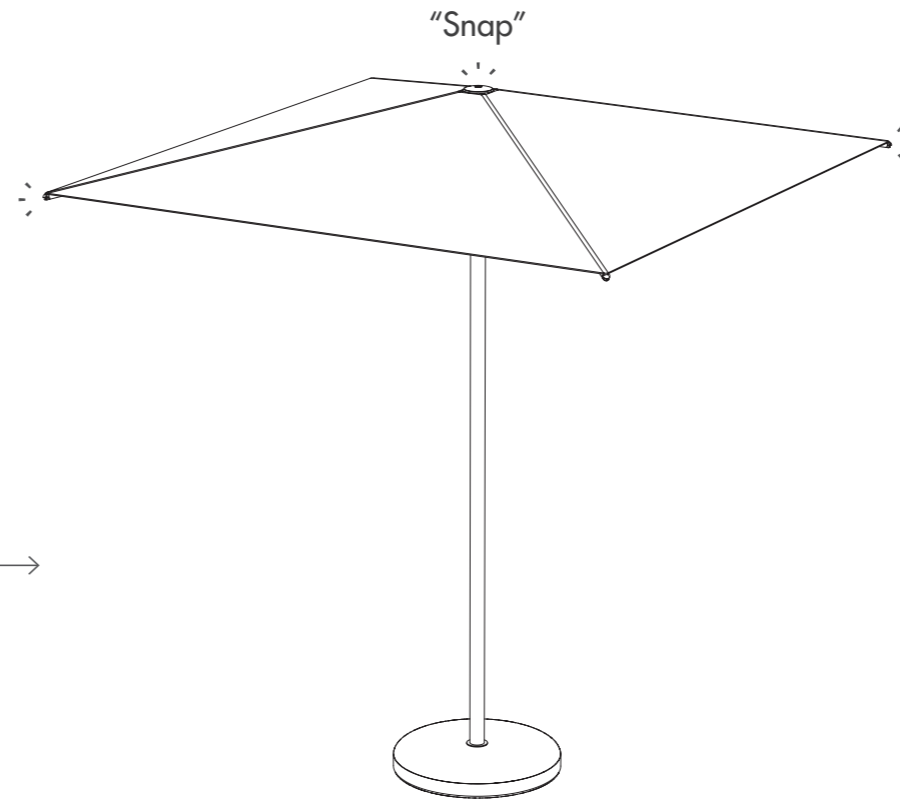

Sizes/Medidas 230 x 242 cm

Square folding parasol
Sombrilla cuadrada

FOLDING PARASOL BRISA
SOMBRILLA BRISA

Sizes/Medidas 320 x 242 cm

Round folding parasol
Sombrilla circular

GANDIABLASCO

Assembly instructions
Instrucciones de montaje

www.gandiablasco.com

- Pieces/Piezas**
-  Plastic end cap/Contera de plástico (x6) D35 X 10 mm
 -  Base/Base (x1)
 -  Screw/Tornillo (x1) M12
 -  Serrated Washer/Arandela Dentada (x1) M12
 -  Stainless Steel Disc/Disco Inox (x2) D35 X 1,5mm
 -  Rubber Disc/Disco de Goma (x1) D67 X 1mm
 -  Stainless Steel Disc/Disco inox (x1) D72 X 3mm
 -  Inner Base Tube/Tubo Interior Base (x1)

1 Base installation Instalación de la base

-  Plastic end cap/Contera de plástico (x6) D35 X 10 mm
-  Base/Base (x1)

-  Screw/Tornillo (x1) M12
-  Serrated Washer/Arandela Dentada (x1) M12
-  Stainless Steel Disc/Disco Inox (x2) D35 X 1,5mm
-  Rubber Disc/Disco Goma (x1) D67 X 1mm
-  Stainless Steel Disc/Disco inox (x1) D72 X 3mm
-  Inner Base Tube/Tubo Interior Base (x1)