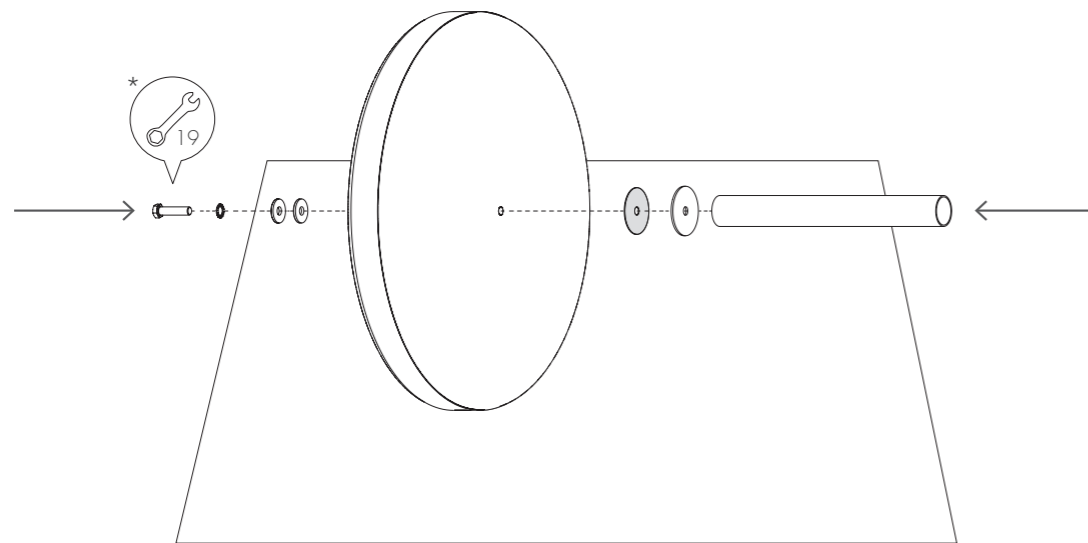

Sizes/Medidas 230 x 242 cm

Square folding parasol
Sombrilla cuadrada

FOLDING PARASOL BRISA
SOMBRILLA BRISA

Sizes/Medidas 320 x 242 cm

Round folding parasol
Sombrilla circular

GANDIABLASCO

Assembly instructions
Instrucciones de montaje

www.gandiablasco.com

- Pieces/Piezas**
-  Plastic end cap/Contera de plástico (x6) D35 X 10 mm
 -  Base/Base (x1)
 -  Screw/Tornillo (x1) M12
 -  Serrated Washer/Arandela Dentada (x1) M12
 -  Stainless Steel Disc/Disco Inox (x2) D35 X 1,5mm
 -  Rubber Disc/Disco de Goma (x1) D67 X 1mm
 -  Stainless Steel Disc/Disco inox (x1) D72 X 3mm
 -  Inner Base Tube/Tubo Interior Base (x1)

1 Base installation Instalación de la base

-  Plastic end cap/Contera de plástico (x6) D35 X 10 mm
-  Base/Base (x1)

-  Screw/Tornillo (x1) M12
-  Serrated Washer/Arandela Dentada (x1) M12
-  Stainless Steel Disc/Disco Inox (x2) D35 X 1,5mm
-  Rubber Disc/Disco Goma (x1) D67 X 1mm
-  Stainless Steel Disc/Disco inox (x1) D72 X 3mm
-  Inner Base Tube/Tubo Interior Base (x1)