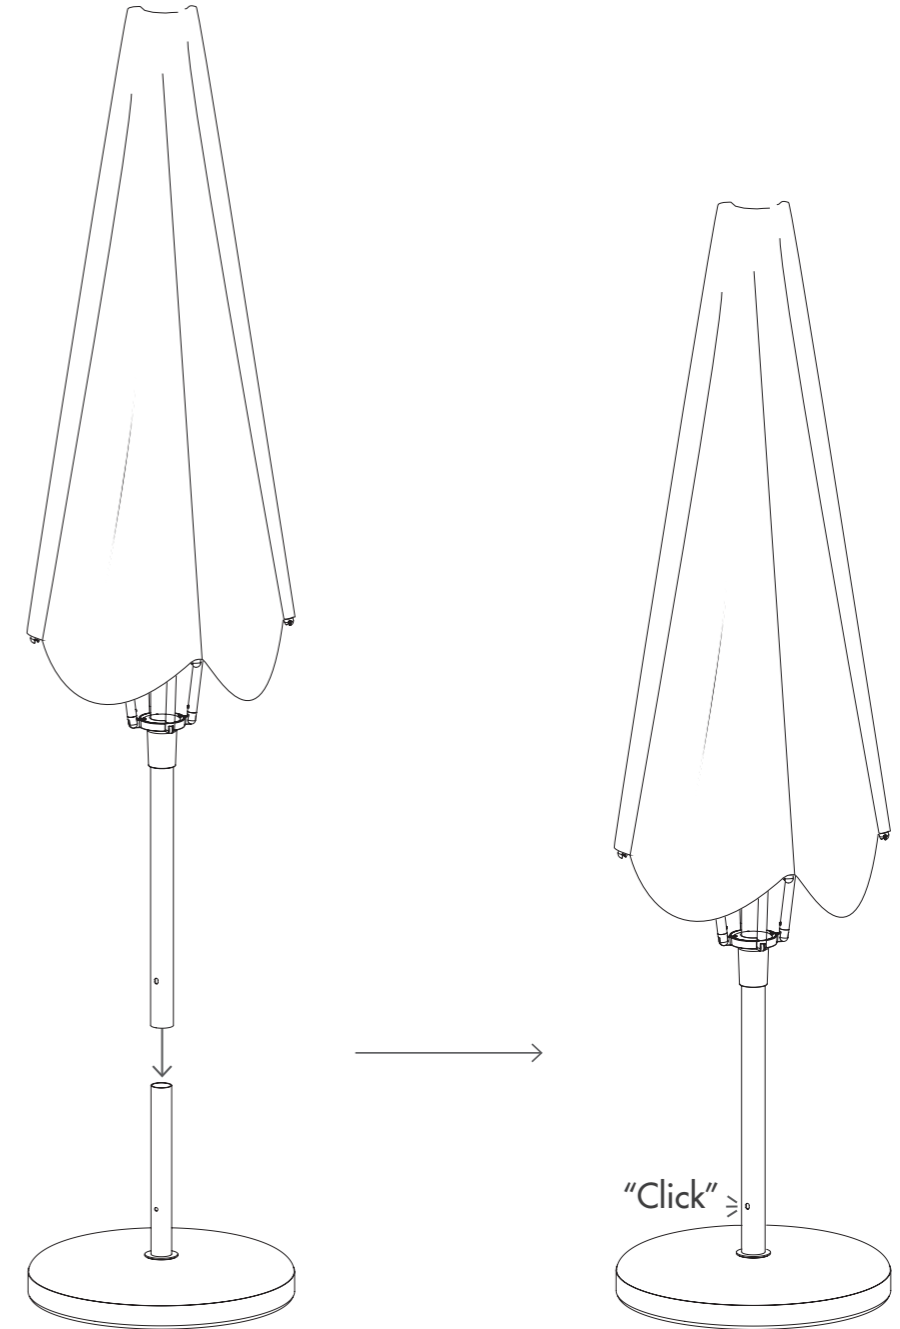

2 Umbrella installation Instalación de la sombrilla

T. + 34 96 291 13 20

Person / People (x1)

Rack mount protection / Protección montaje