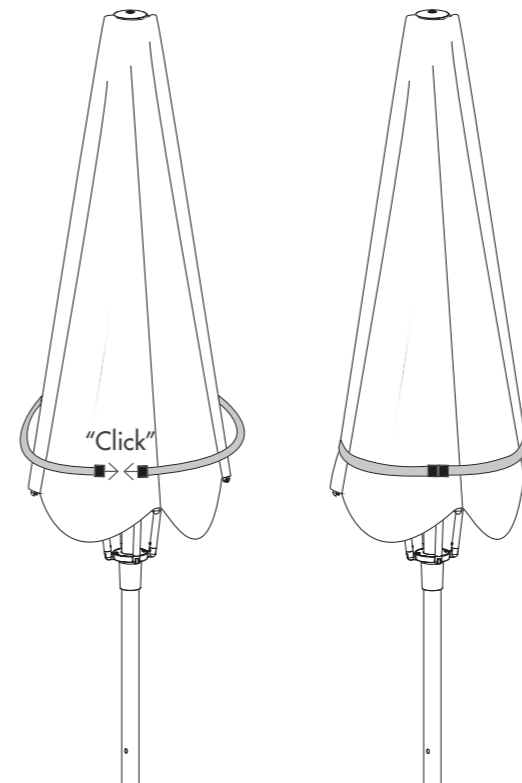

Sizes/Medidas 230 x 242 cm

Square folding parasol
Sombrilla cuadrada

FOLDING PARASOL BRISA
SOMBRILLA BRISA

Sizes/Medidas 320 x 242 cm

Round folding parasol
Sombrilla circular

GANDIABLASCO

Assembly instructions
Instrucciones de montaje

www.gandiablasco.com

- Pieces/Piezas**
-  Plastic end cap/Contera de plástico (x6) D35 X 10 mm
 -  Base/Base (x1)
 -  Screw/Tornillo (x1) M12
 -  Serrated Washer/Arandela Dentada (x1) M12
 -  Stainless Steel Disc/Disco Inox (x2) D35 X 1,5mm
 -  Rubber Disc/Disco de Goma (x1) D67 X 1mm
 -  Stainless Steel Disc/Disco inox (x1) D72 X 3mm
 -  Inner Base Tube/Tubo Interior Base (x1)

1 Base installation Instalación de la base

-  Plastic end cap/Contera de plástico (x6) D35 X 10 mm
-  Base/Base (x1)

-  Screw/Tornillo (x1) M12
-  Serrated Washer/Arandela Dentada (x1) M12
-  Stainless Steel Disc/Disco Inox (x2) D35 X 1,5mm
-  Rubber Disc/Disco Goma (x1) D67 X 1mm
-  Stainless Steel Disc/Disco inox (x1) D72 X 3mm
-  Inner Base Tube/Tubo Interior Base (x1)