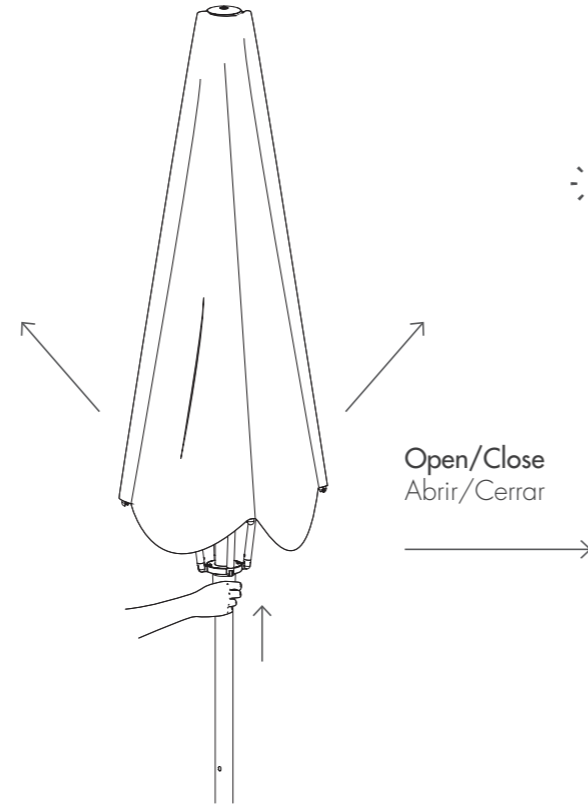

Sizes/Medidas 230 x 242 cm

Square folding parasol
Sombrilla cuadrada

FOLDING PARASOL BRISA
SOMBRILLA BRISA

Sizes/Medidas 320 x 242 cm

Round folding parasol
Sombrilla circular

GANDIABLASCO

Assembly instructions
Instrucciones de montaje

www.gandiablasco.com

- Pieces/Piezas**
-  Plastic end cap/Contera de plástico (x6) D35 X 10 mm
 -  Base/Base (x1)
 -  Screw/Tornillo (x1) M12
 -  Serrated Washer/Arandela Dentada (x1) M12
 -  Stainless Steel Disc/Disco Inox (x2) D35 X 1,5mm
 -  Rubber Disc/Disco de Goma (x1) D67 X 1mm
 -  Stainless Steel Disc/Disco inox (x1) D72 X 3mm
 -  Inner Base Tube/Tubo Interior Base (x1)

1 Base installation Instalación de la base

-  Plastic end cap/Contera de plástico (x6) D35 X 10 mm
-  Base/Base (x1)

-  Screw/Tornillo (x1) M12
-  Serrated Washer/Arandela Dentada (x1) M12
-  Stainless Steel Disc/Disco Inox (x2) D35 X 1,5mm
-  Rubber Disc/Disco Goma (x1) D67 X 1mm
-  Stainless Steel Disc/Disco inox (x1) D72 X 3mm
-  Inner Base Tube/Tubo Interior Base (x1)