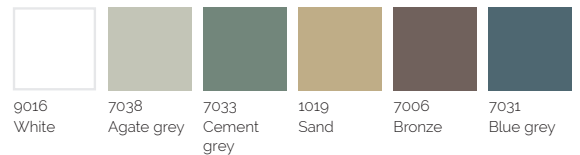

MATERIALES. MATERIALS. MATERIALEN. MATERIALI. MATERIAUX

ALUMINIUM

Anodized

9016
White

7038
Agate grey

7033
Cement
grey

1019
Sand

7006
Bronze

Resto de colores de aluminio disponibles con un incremento del 20%. Consultar a nuestro departamento Comercial.
Other aluminium colours are available at a 20% price increase over. Please contact our Commercial department

7031
Blue grey

7043
Anthracite

POLYETHYLENE

9016
White

7038
Agate grey

7033
Cement
grey

1019
Sand

7006
Bronze