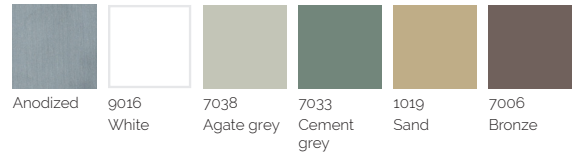

MATERIALES. MATERIALS. MATERIALEN. MATERIALI. MATERIAUX

ALUMINIUM

Anodized

9016
White

7038
Agate grey

7033
Cement
grey

1019
Sand

7006
Bronze

Resto de colores de aluminio disponibles con un incremento del 20%. Consultar a nuestro departamento Comercial.
Other aluminium colours are available at a 20% price increase over. Please contact our Commercial department

7031
Blue grey

7043
Anthracite

POLYETHYLENE

9016
White

7038
Agate grey

7033
Cement
grey

1019
Sand

7006
Bronze