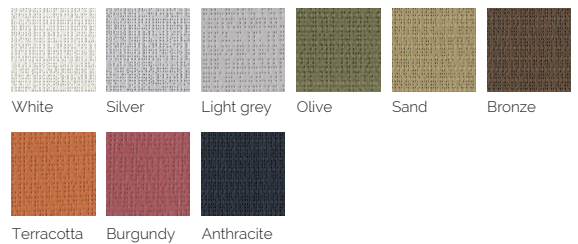

SOFA PERGOLA

Silver or powder coated aluminium.
Canopy of plastic fabric.
Polyurethane foam rubber covered with water-repellent fabric. Removable fabric cover.

opcional pérgola sofà con cortinas
optional sofa pergola ceiling with curtains

MATERIALES. MATERIALS. MATERIALEN. MATERIALI. MATERIAUX

ALUMINIUM

SOLTIS

WIND

FABRICS