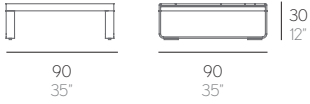

# FLAT

MARIO RUIZ

WALLPAPER AWARDS 08

other measures of coffee tables. Width 90 cm/35":