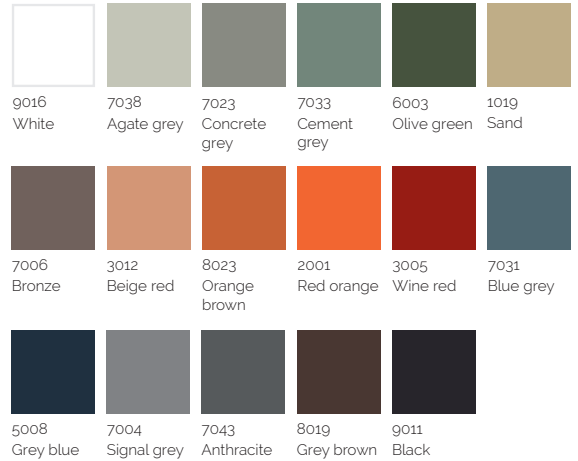

MATERIALES. MATERIALS. MATERIALEN. MATERIALI. MATERIAUX

ALUMINIUM