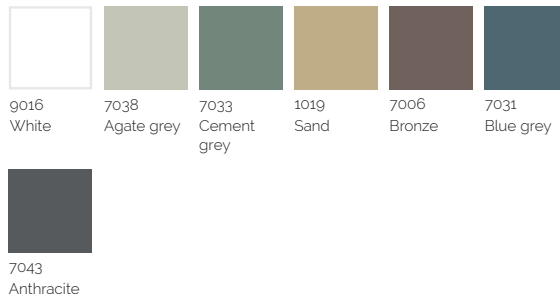

POLYETHYLENE

FABRICS

info@gandiablasco.com
www.gandiablasco.com