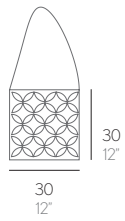

TOUAREG

SANDRA FIGUEROLA

FAROL 1

Aluminio termolacado.
Velas incluidas.

LATERNE 1

Thermolackiertem Aluminium.
Kerzen inbegriffen.

LANTERNE 1

Aluminium thermolaqué.
Bougies incluses.

CANDLE BOX 1

Thermo-lacquered aluminium.
Candles included.

LANTERNA 1

Alluminio termolaccato.
Candele incluse.

CANDLE BOX 1

Powder coated aluminium.
Candles included.