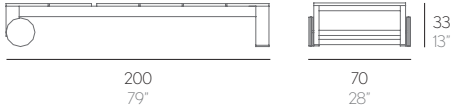

# NA XEMENA

RAMÓN ESTEVE

116° - 125° - 136° - 150° - 180°

Respaldo reclinable. Toalla incluida.  
Reclining backrest. Towel included.