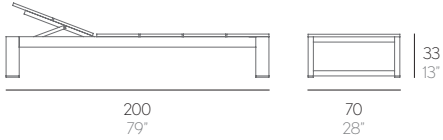

# NA XEMENA

RAMÓN ESTEVE

116° - 125° - 136° - 150° - 180°

Respaldo reclinable. Toalla incluida.  
Reclining backrest. Towel included.