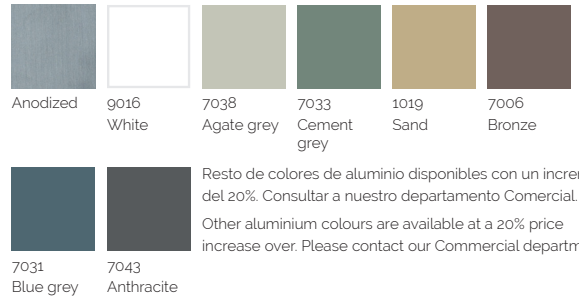

CANAPÉ XL

Aluminium anodisé ou thermolaqué.
 Polyéthylène 100% recyclable.
 Polyuréthane recouverte de tissu hydrofuge.
 Tapisserie déhoussable.

XL SOFA

Silver or powder coated aluminum.
 100% recyclable polyethylene.
 Polyurethane foam rubber covered with water-repellent fabric. Removable fabric cover.

Fodera protettiva. Housse de protection.

MATERIALES. MATERIALS. MATERIALEN. MATERIALI. MATERIAUX

ALUMINIUM

Resto de colores de aluminio disponibles con un incremento del 20%. Consultar a nuestro departamento Comercial.
 Other aluminium colours are available at a 20% price increase over. Please contact our Commercial department