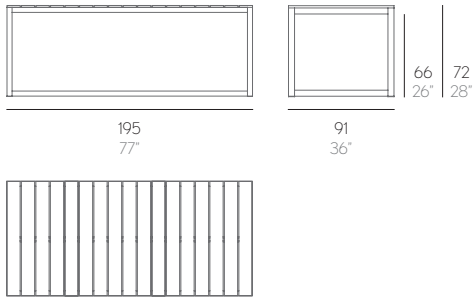

# SALER

JOSÉ A. GANDÍA-BLASCO CANALES

other measures of dining tables. Width 91 cm/36":

Mantel de PVC incluido.  
PVC tablecloth included.